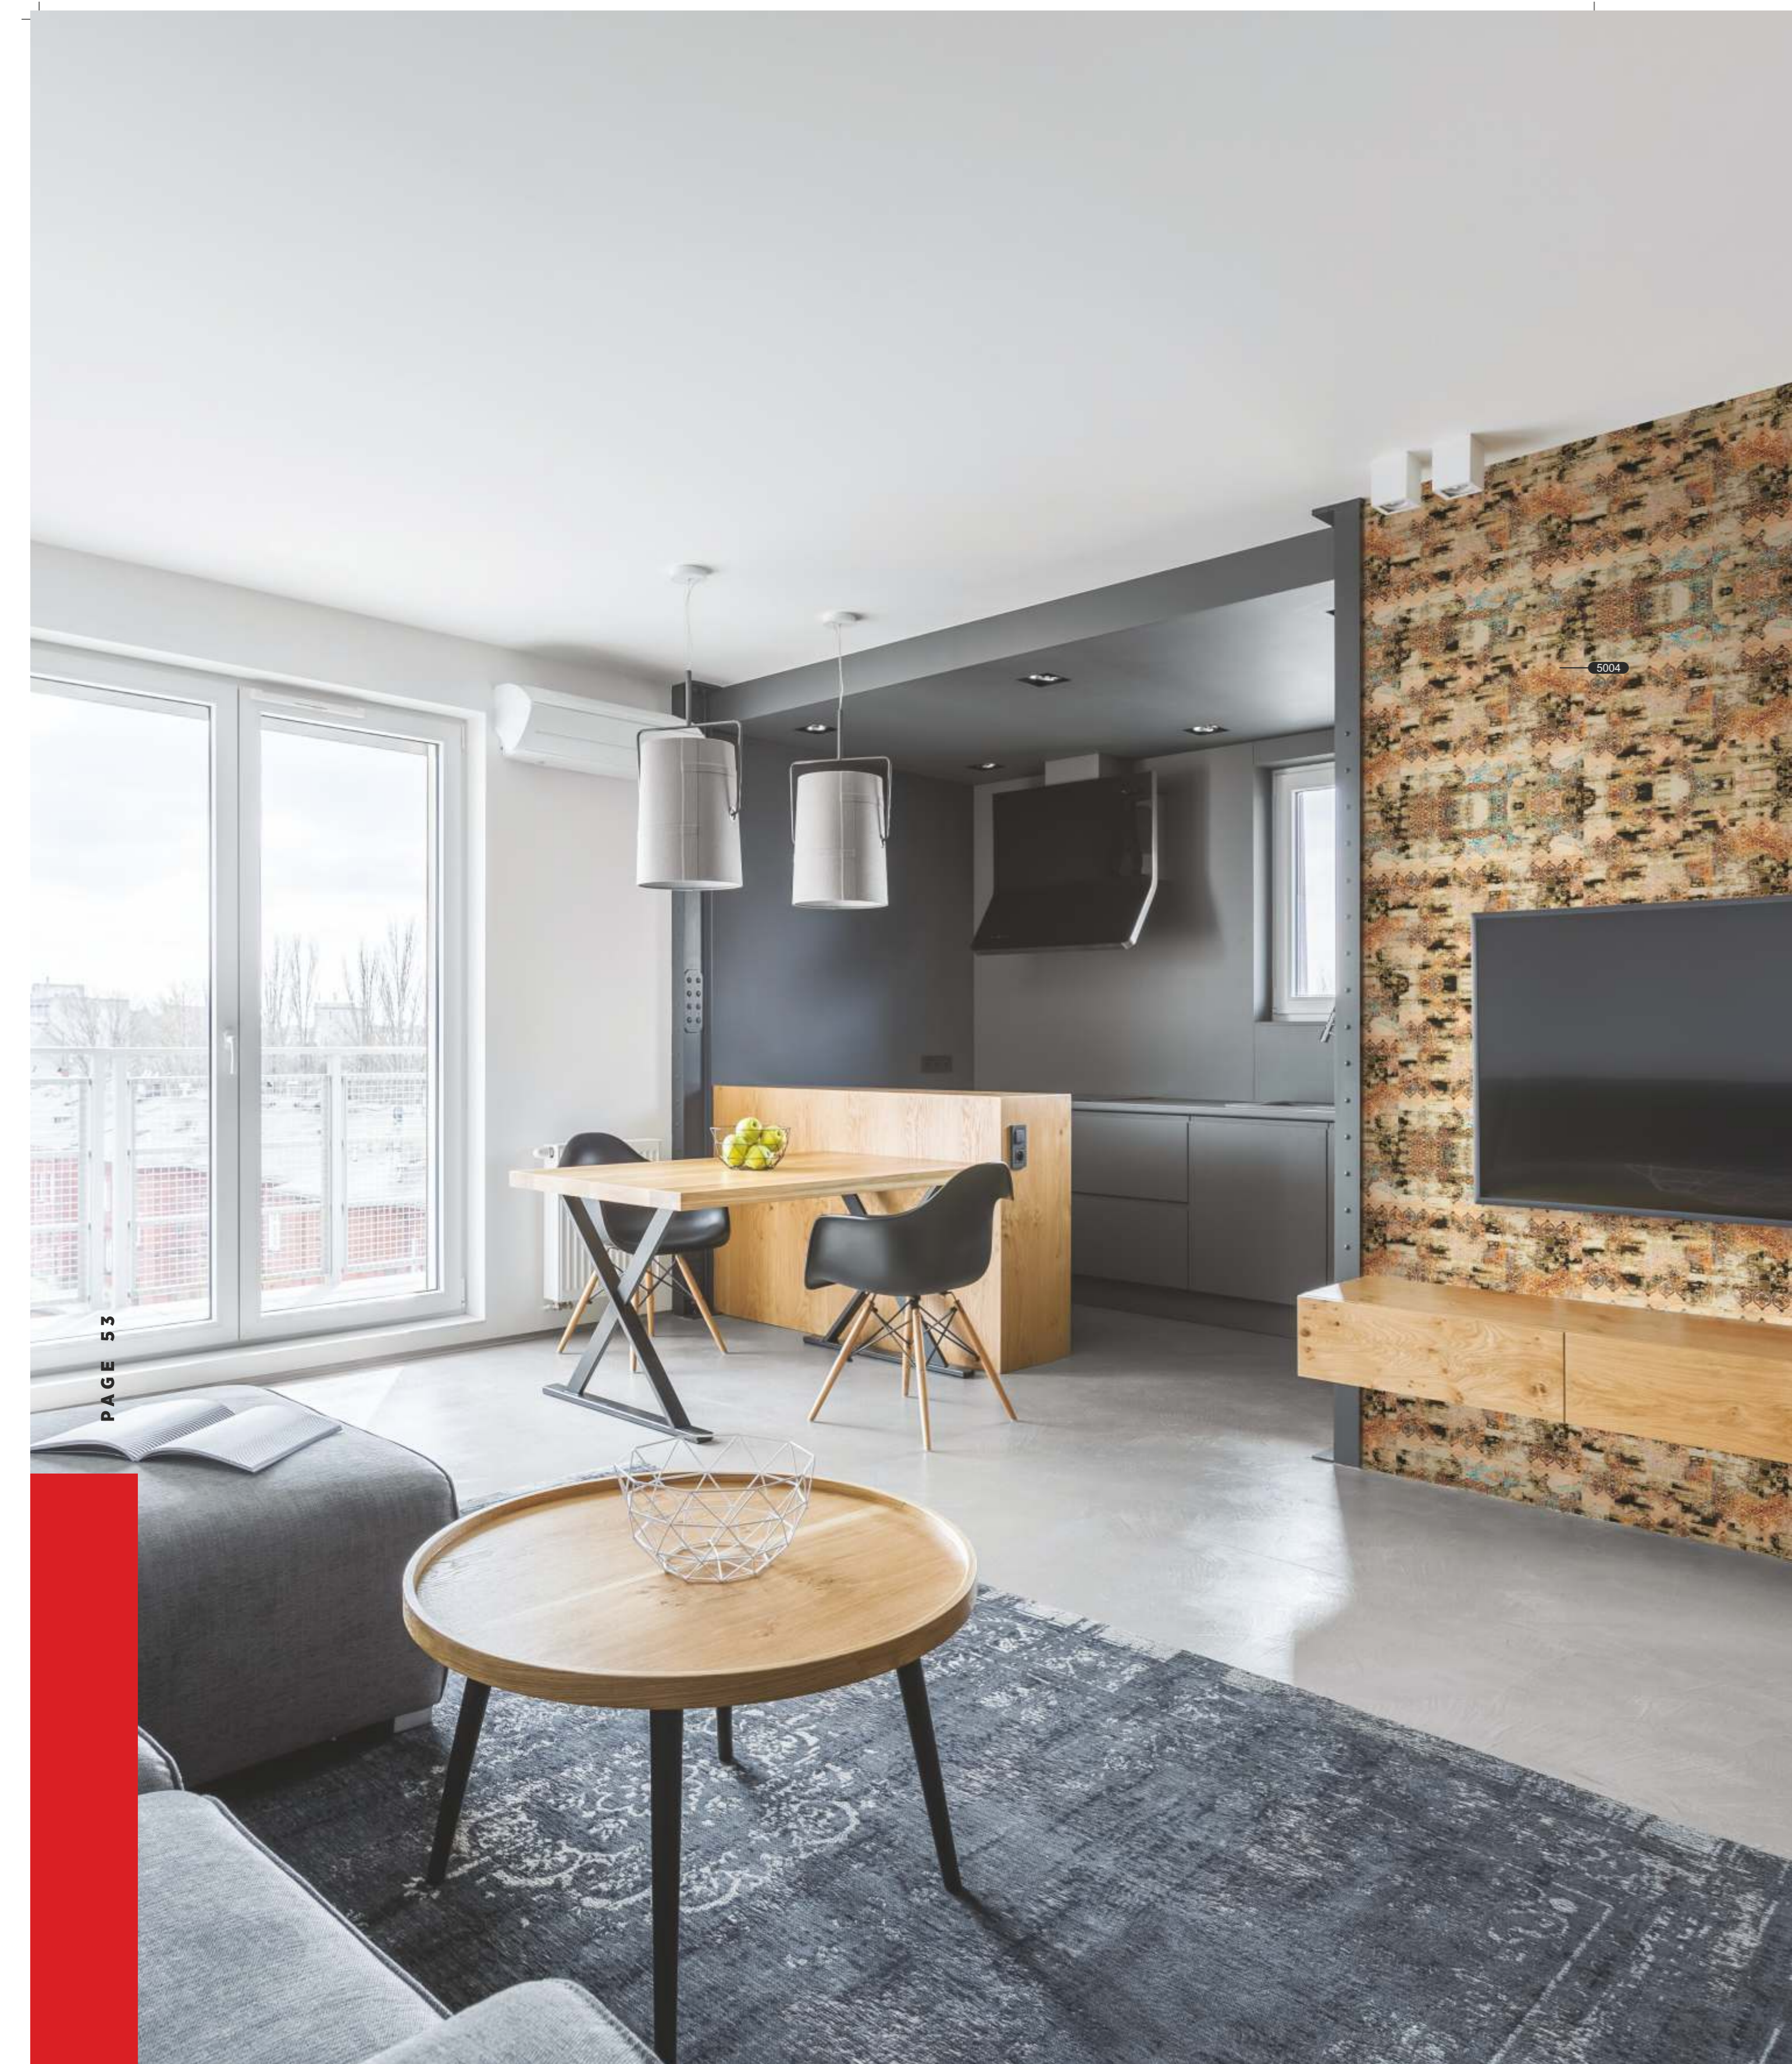

Enchanting Heritage Enduring Elegance

Experience the beauty of cultural heritage, elegantly reimagined in this stunning laminate shade, as it transforms your surroundings into a tapestry of enticing beauty and enduring charm.