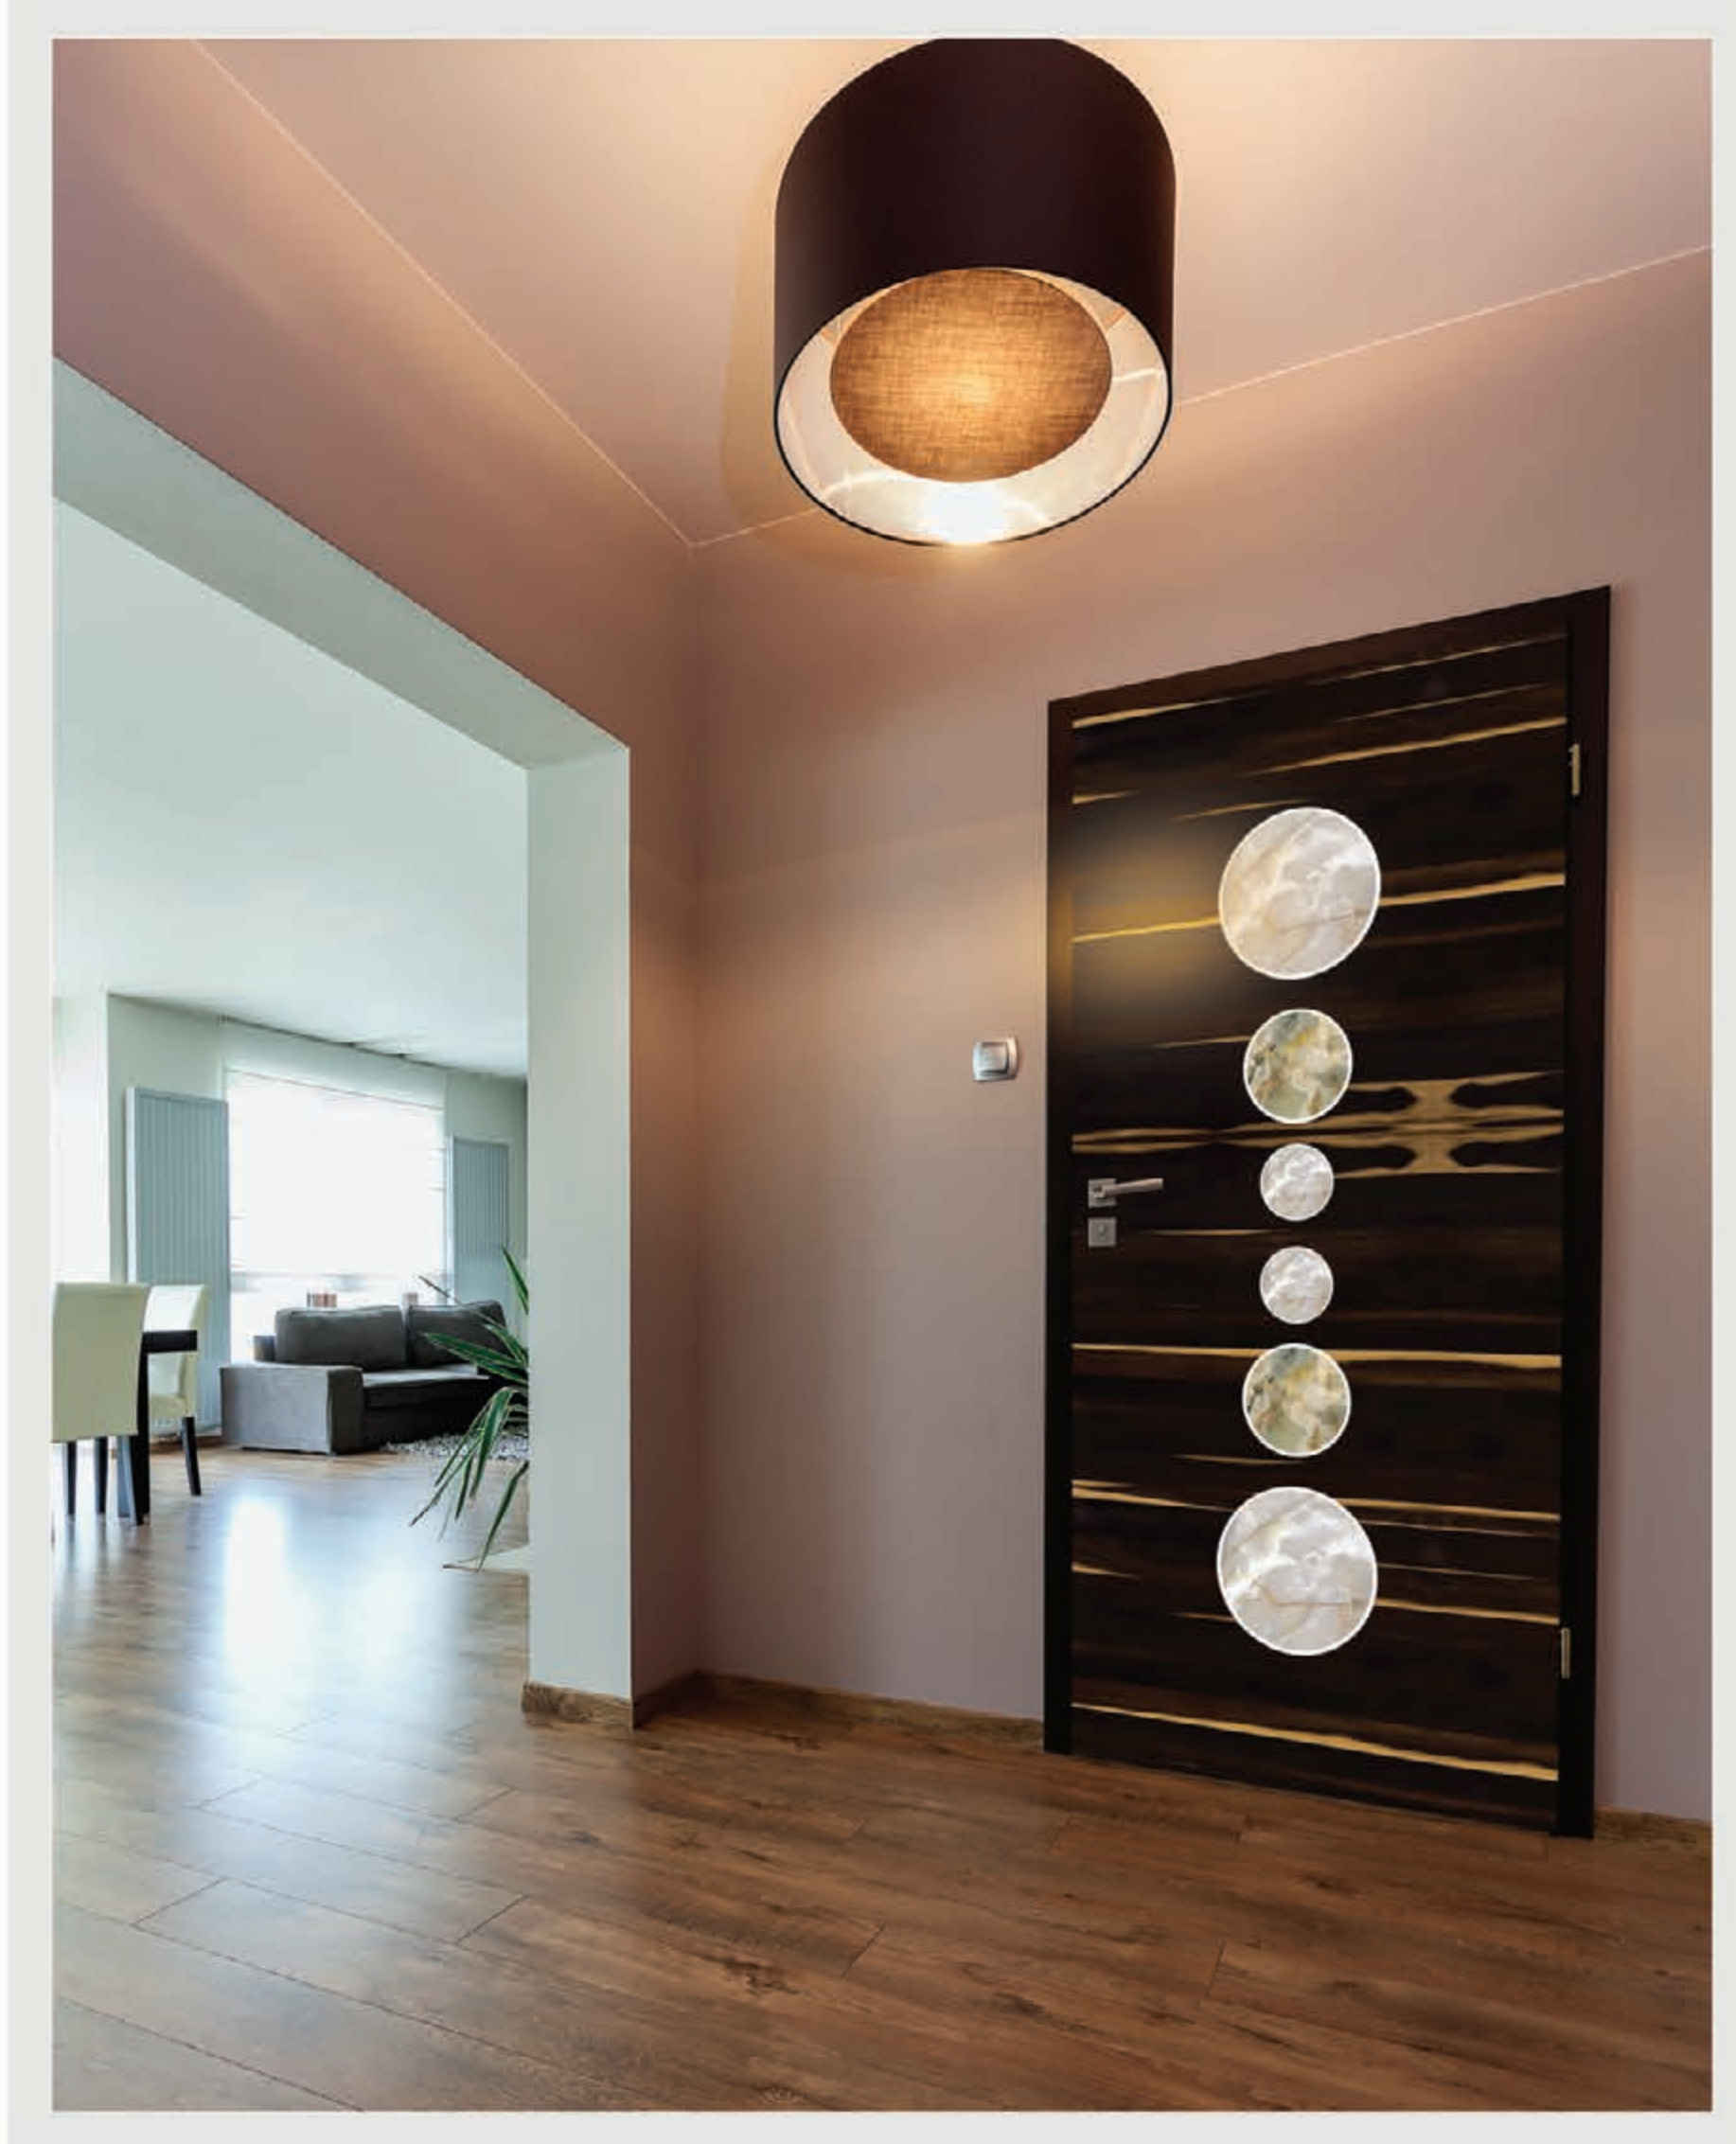

CORBY
Door Laminates

**ARTISTIC
ILLUSION
OF PERFECT
COMPOSITION**

 **CODD 630** | 7' x 3.25', 8' x 4'

 **CODD 661** | 7' x 3.25', 8' x 4'

THE
ULTIMATE
LUXURIOUS
DOOR

DIGITAL
DOOR

CORBY
Door Laminates

CDD 655 | 7' x 3.25', 8' x 4'